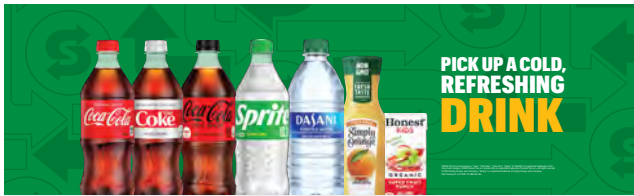

Coca-Cola Coca-Cola Zero Sugar Diet Coke Sprite